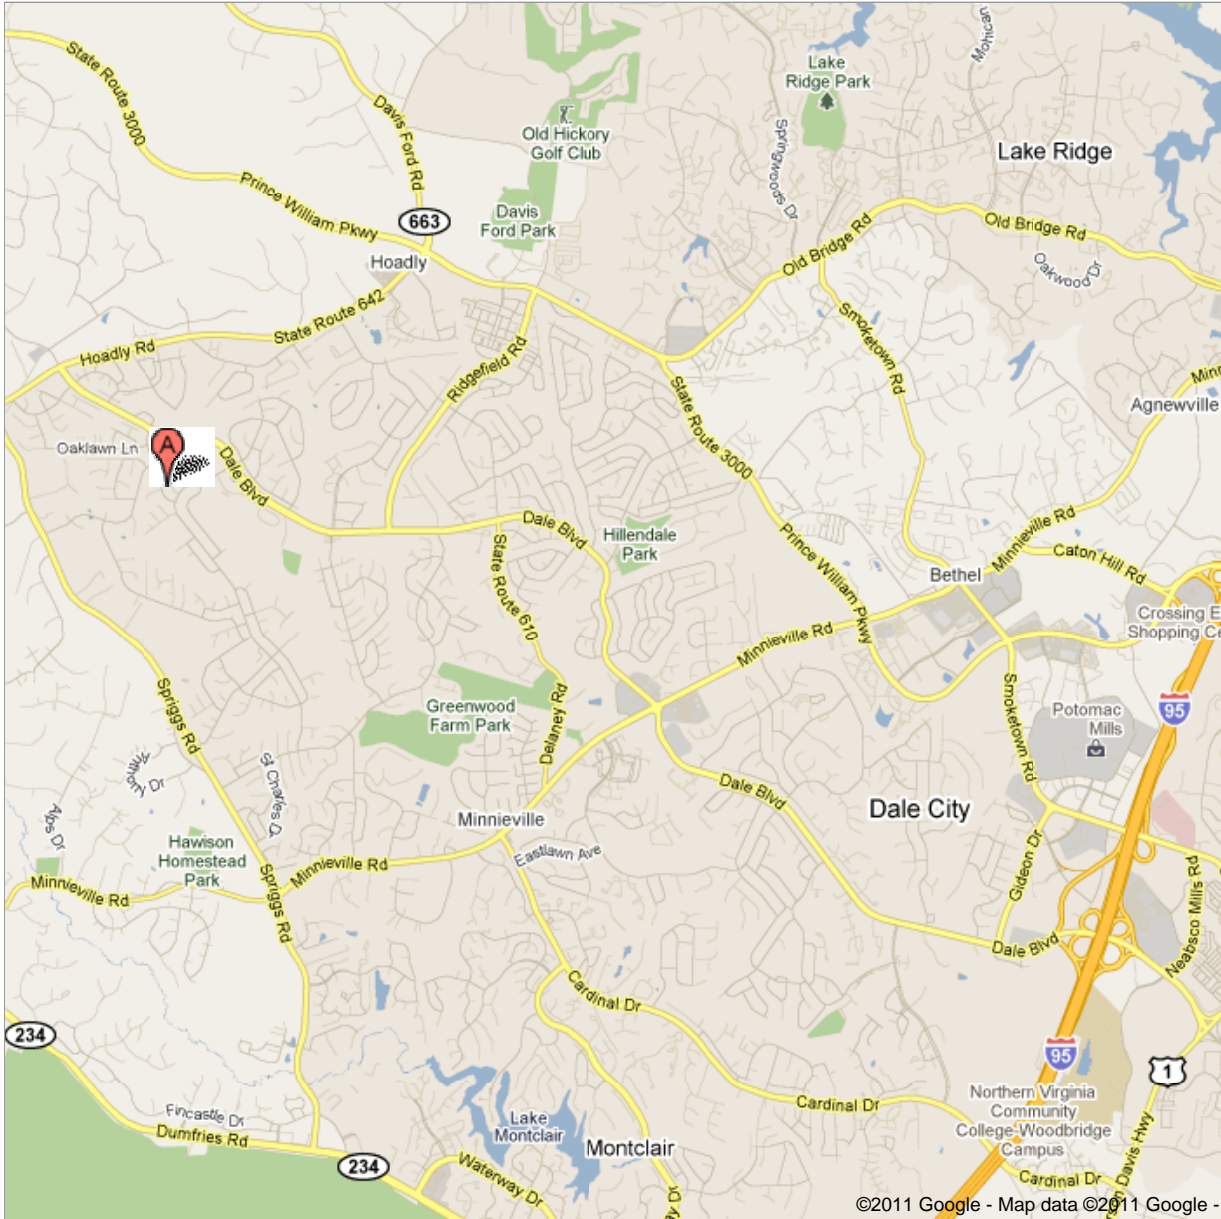

Address **13451 Orangewood Dr**
Woodbridge, VA 22193

Get Google Maps on your phone

Text the word "GMAPS" to 466453

©2011 Google - Map data ©2011 Google -

Address **13451 Orangewood Dr**
Woodbridge, VA 22193

Get Google Maps on your phone

Text the word "GMAPS" to 466453